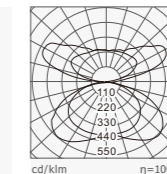

阅读灯
(Reading lights)
CCT: 4000K
Colors: Silver /
White / Black

Item No 740D-DS1000T36W Power | Flux 36W / 3260 lm L*W*H 600*300*1013