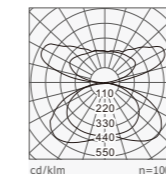

阅读灯
(Reading lights)
CCT: 6500K
Colors: Silver /
White / Black

Item No 740D-DS1000T36W Power | Flux 36W / 3280 lm L*W*H 600*300*1013