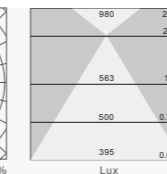

阅读灯
(Reading lights)
CCT: 6500K
Colors: Silver /
White / Black

Item No 740D-DS1000T36W Power | Flux 36W / 3280 lm L*W*H 600*300*1013