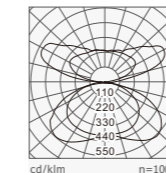

阅读灯
(Reading lights)
CCT: 6500K
Colors: Silver /
White / Black

Item No 740C-DS1000T36W Power | Flux 36W / 3280 lm L*W*H 600*300*1013