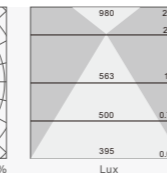

标准灯具 Standard single fitting

阅读灯
(Reading lights)
CCT: 3000K
 Colors: Silver /
 White / Black

Item No 740C-DS1000T36W Power | Flux 36W / 3240 lm L*W*H 600*300*1013

阅读灯
(Reading lights)
CCT: 4000K
 Colors: Silver /
 White / Black

Item No 740C-DS1000T36W Power | Flux 36W / 3260 lm L*W*H 600*300*1013

阅读灯
(Reading lights)
CCT: 6500K
 Colors: Silver /
 White / Black

Item No 740C-DS1000T36W Power | Flux 36W / 3280 lm L*W*H 600*300*1013