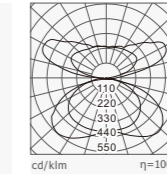

阅读灯
(Reading lights)
CCT: 4000K
Colors: Silver /
White / Black

Item No 740C-DS1000T36W Power | Flux 36W / 3260 lm L*W*H 600*300*1013