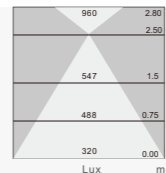

标准灯具 Standard single fitting

阅读灯
(Reading lights)
CCT: 3000K
 Colors: Silver /
 White / Black

Item No 740C-DS1000T36W Power | Flux 36W / 3240 lm L*W*H 600*300*1013

阅读灯
(Reading lights)
CCT: 4000K
 Colors: Silver /
 White / Black

Item No 740C-DS1000T36W Power | Flux 36W / 3260 lm L*W*H 600*300*1013

阅读灯
(Reading lights)
CCT: 6500K
 Colors: Silver /
 White / Black

Item No 740C-DS1000T36W Power | Flux 36W / 3280 lm L*W*H 600*300*1013