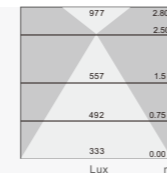

上下出光落地灯
(Up&down light)
CCT: 4000K
Colors: Silver /
White / Black

Item No 740D-LS1922T36W Power | Flux 36W / 3260 lm L*W*H 600*300*1922