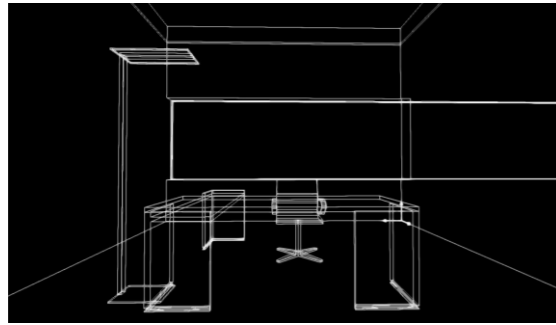

标准灯具 Standard single fitting

阅读灯
(Reading lights)
CCT: 3000K
Colors: Silver /
White / Black

Item No 740C-DS1000T36W Power | Flux 36W / 3240 lm L*W*H 600*300*1013

阅读灯
(Reading lights)
CCT: 4000K
Colors: Silver /
White / Black

Item No 740C-DS1000T36W Power | Flux 36W / 3260 lm L*W*H 600*300*1013

阅读灯
(Reading lights)
CCT: 6500K
Colors: Silver /
White / Black

Item No 740C-DS1000T36W Power | Flux 36W / 3280 lm L*W*H 600*300*1013

上下出光落地灯
(Up&down light)
CCT: 3000K
Colors: Silver /
White / Black

Item No 740D-LS1922T36W Power | Flux 36W / 3240 lm L*W*H 600*300*1922

上下出光落地灯
(Up&down light)
CCT: 4000K
Colors: Silver /
White / Black

Item No 740D-LS1922T36W Power | Flux 36W / 3260 lm L*W*H 600*300*1922

上下出光落地灯
(Up&down light)
CCT: 6500K
Colors: Silver /
White / Black

Item No 740D-LS1922T36W Power | Flux 36W / 3280 lm L*W*H 600*300*1922

阅读灯
(Reading lights)
CCT: 4000K
Colors: Silver /
White / Black

Item No 740D-DS1000T36W Power | Flux 36W / 3260 lm L*W*H 600*300*1013

阅读灯
(Reading lights)
CCT: 3000K
Colors: Silver /
White / Black

Item No 740D-DS1000T36W Power | Flux 36W / 3240 lm L*W*H 600*300*1013

阅读灯
(Reading lights)
CCT: 6500K
Colors: Silver /
White / Black

Item No 740D-DS1000T36W Power | Flux 36W / 3280 lm L*W*H 600*300*1013