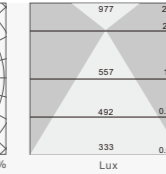

标准灯具 Standard single fitting

阅读灯
(Reading lights)
CCT: 3000K
 Colors: Silver /
 White / Black

Item No 740C-DS1000T36W Power | Flux 36W / 3240 lm L*W*H 600*300*1013

阅读灯
(Reading lights)
CCT: 4000K
 Colors: Silver /
 White / Black