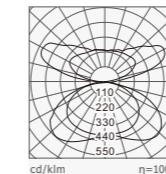

阅读灯
(Reading lights)
CCT: 3000K
Colors: Silver /
White / Black

Item No 740D-DS1000T36W Power | Flux 36W / 3240 lm L*W*H 600*300*1013