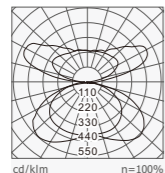

上下出光落地灯
(Up&down light)
CCT: 3000K
Colors: Silver /
White / Black

Item No 740D-LS1922T36W Power | Flux 36W / 3240 lm L*W*H 600*300*1922