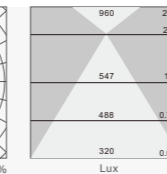

阅读灯
(Reading lights)
CCT: 3000K
Colors: Silver /
White / Black

Item No 740D-DS1000T36W Power | Flux 36W / 3240 lm L*W*H 600*300*1013